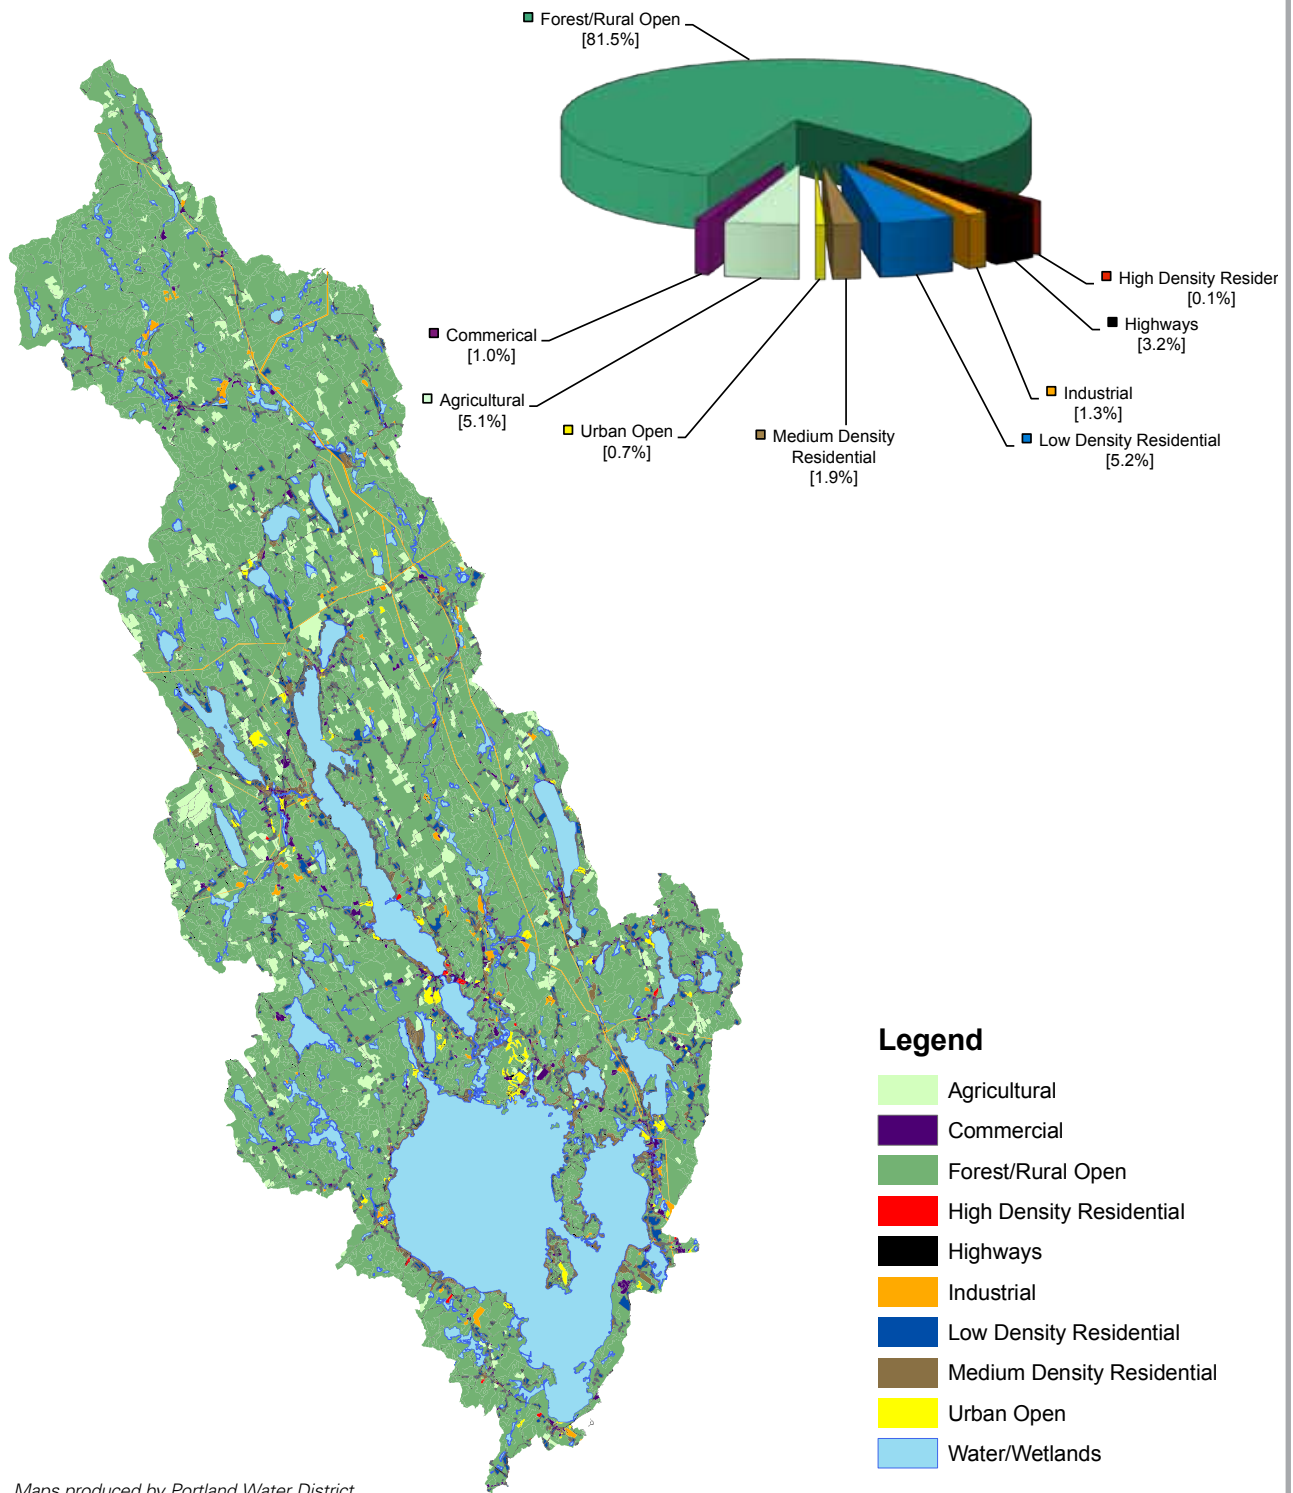

Sebago Lake Watershed Land Use, 1990

Teacher Note: This black and white map is included here for reference only. When working with students, use the color maps available on the PLT website at <http://www.plt.org>.

Maps produced by Portland Water District

Sebago Lake Watershed Land Use, 2001

Teacher Note: This black and white map is included here for reference only. When working with students, use the color maps available on the PLT website at <http://www.plt.org>.

Maps produced by Portland Water District

Crooked River Watershed Land Preservation

Teacher Note: This black and white map is included here for reference only. When working with students, use the color maps available on the PLT website at <http://www.plt.org>.

Maps produced by Portland Water District