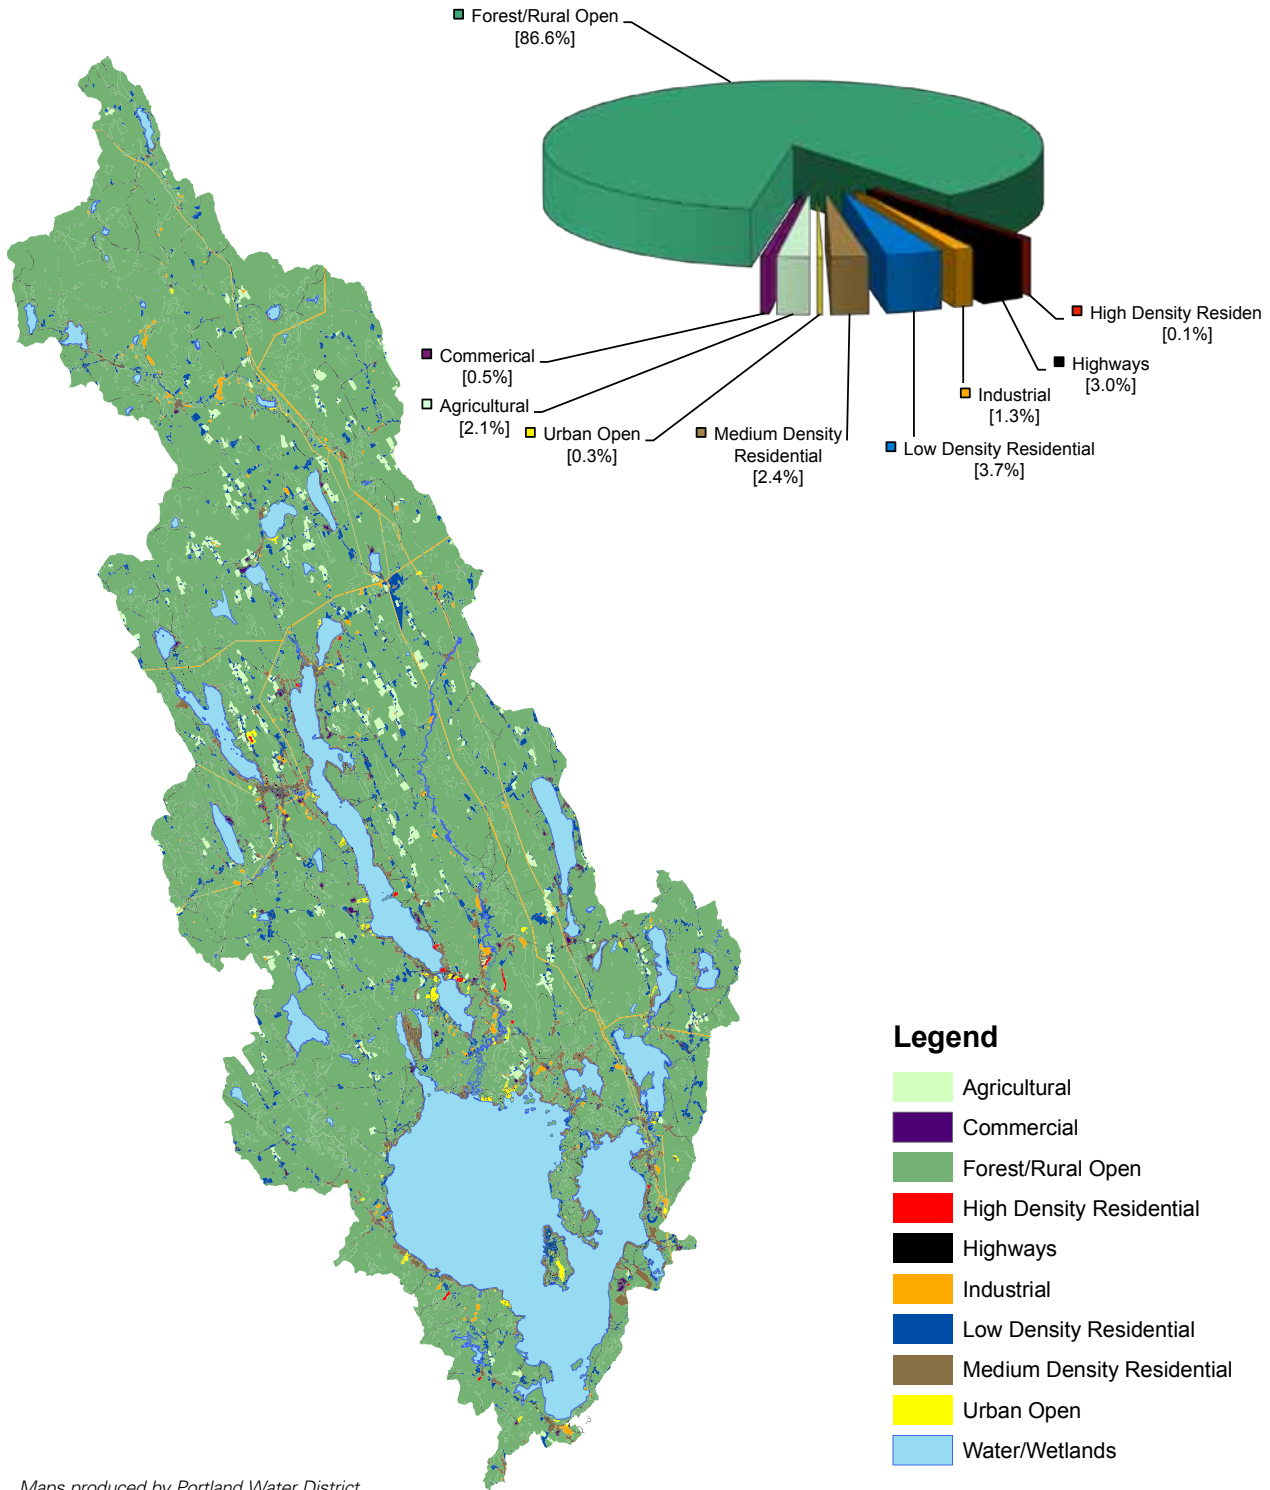

Sebago Lake Watershed Land Use, 1990

Teacher Note: This black and white map is included here for reference only. When working with students, use the color maps available on the PLT website at <http://www.plt.org>.

Maps produced by Portland Water District

Sebago Lake Watershed Land Use, 2001

Teacher Note: This black and white map is included here for reference only. When working with students, use the color maps available on the PLT website at <http://www.plt.org>.

Maps produced by Portland Water District

Crooked River Watershed Land Preservation

Teacher Note: This black and white map is included here for reference only. When working with students, use the color maps available on the PLT website at <http://www.plt.org>.

Maps produced by Portland Water District