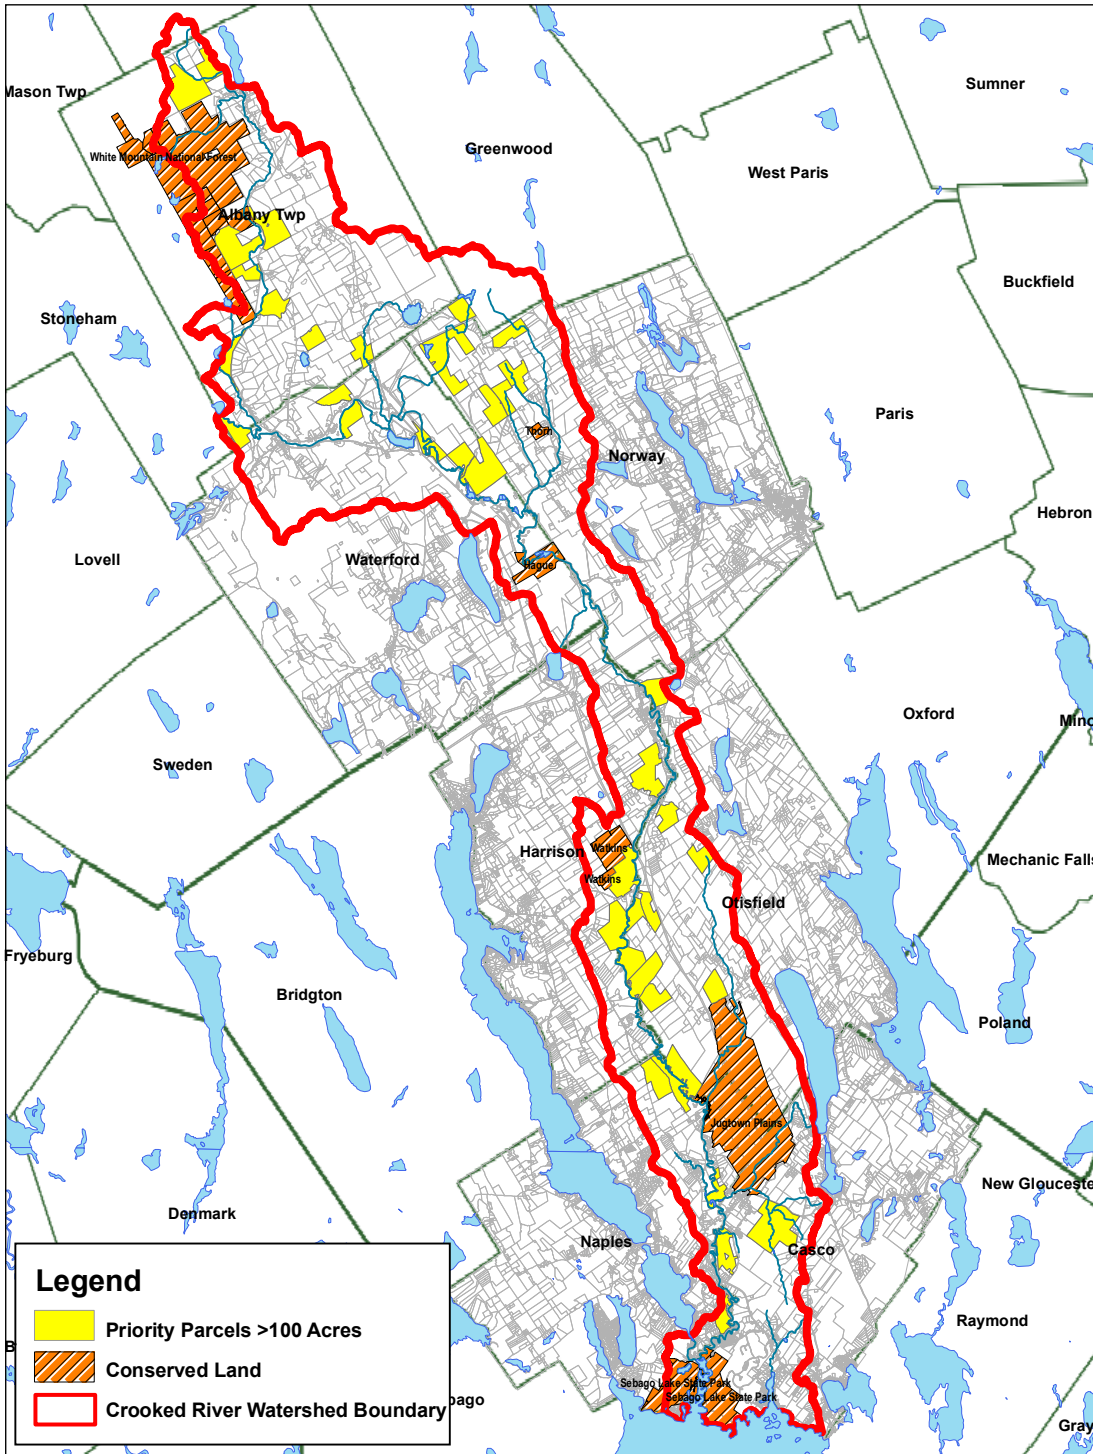

Sebago Lake Watershed Land Use, 1990

Teacher Note: This black and white map is included here for reference only. When working with students, use the color maps available on the PLT website at <http://www.plt.org>.

Maps produced by Portland Water District

Sebago Lake Watershed Land Use, 2001

Teacher Note: This black and white map is included here for reference only. When working with students, use the color maps available on the PLT website at <http://www.plt.org>.

Maps produced by Portland Water District

Crooked River Watershed Land Preservation

Teacher Note: This black and white map is included here for reference only. When working with students, use the color maps available on the PLT website at <http://www.plt.org>.

Maps produced by Portland Water District